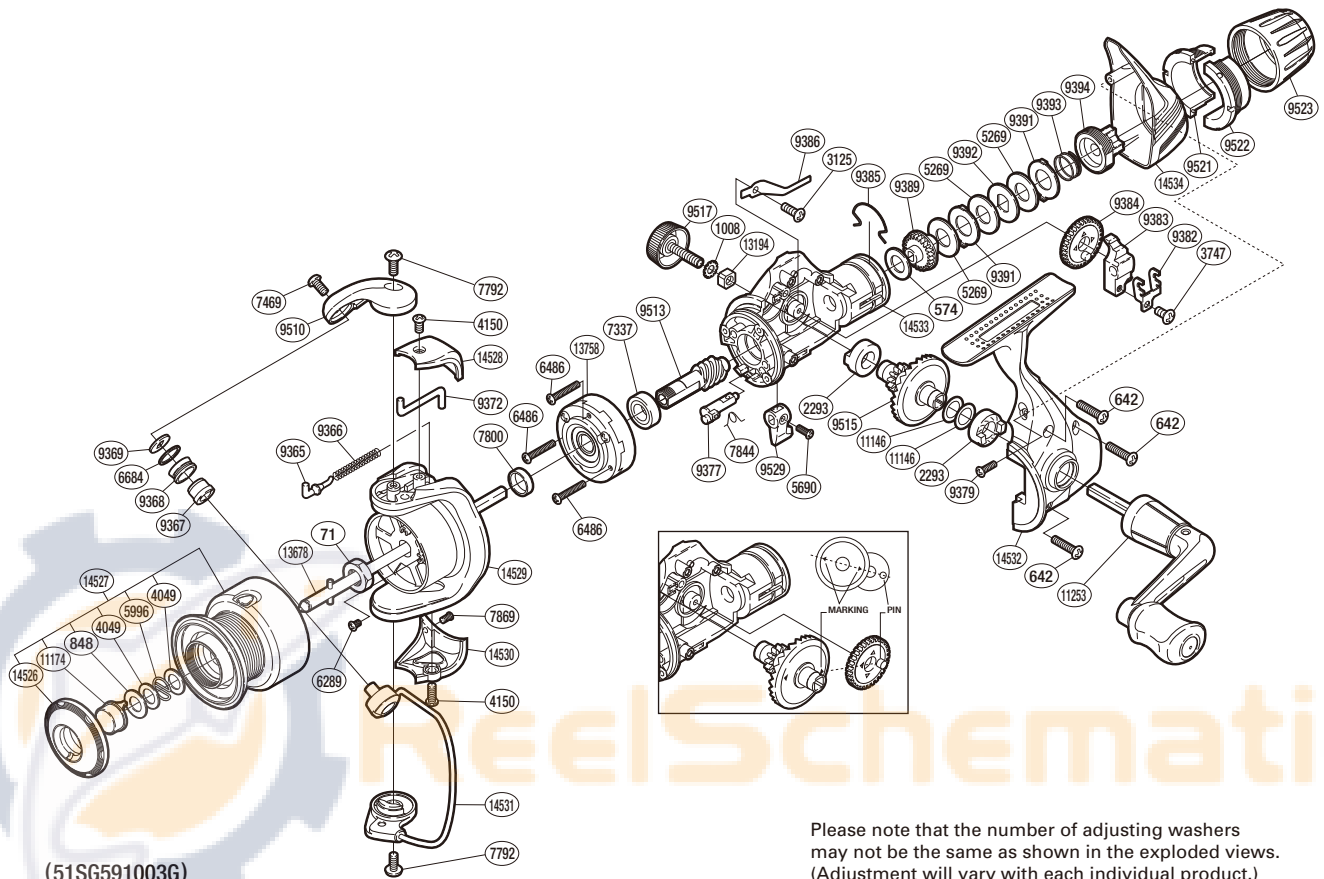

# SHIMANO

## ALV-1000RC

Please note that the number of adjusting washers may not be the same as shown in the exploded views. (Adjustment will vary with each individual product.)

Part No.	Description	Part No.	Description	Part No.	Description
RD 0071	Rotor Nut	RD 7869	Screw	RD 9515	Drive Gear
RD 0574	Drag Washer	RD 9365	Bail Spring Guide	RD 9517	Handle Screw Cap
RD 0642	Screw	RD 9366	Bail Spring	RD 9521	Drag Programmer B1
RD 0848	Washer	RD 9367	Line Roller Bushing	RD 9522	Drag Programmer B2
RD 1008	Handle Lock Washer	RD 9368	Line Roller	RD 9523	Drag Programmer A
RD 2293	Drive Gear Bushing	RD 9369	Line Roller Washer	RD 9529	Anti-Reverse Lever
RD 3125	Screw	RD 9372	Bail Trip Lever	RD11146	Washer
RD 3747	Screw	RD 9377	Anti-Reverse Cam	RD11174	Push Button
RD 4049	Washer	RD 9379	Screw	RD11253	Handle Assembly
RD 4150	Screw	RD 9382	Oscillating Slider Retainer	RD13194	Handle Screw Lock
RD 5269	Drag Washer	RD 9383	Oscillating Slider	RD13678	Main Shaft
RD 5690	Screw	RD 9384	Oscillating Gear	RD13758	Roller Clutch Assembly
RD 5996	Locking Spring	RD 9385	Hold Click Spring	RD14526	Push Button Collar
RD 6289	Screw	RD 9386	Drag Click	RD14527	Spool Assembly
RD 6486	Screw	RD 9389	Drag Shaft	RD14528	Bail Spring Cover
RD 6684	Line Roller Spacer	RD 9391	Eared Washer	RD14529	Rotor
RD 7337	Ball Bearing	RD 9392	Key Washer	RD14530	Bail Hold Support Guard
RD 7469	Screw	RD 9393	Drag Coil Spring	RD14531	Bail Assembly
RD 7792	Screw	RD 9394	Pressure Screw	RD14532	Side Cover
RD 7800	Rotor Ring	RD 9510	Bail Arm	RD14533	Body
RD 7844	Anti-Reverse Cam Spring	RD 9513	Pinion Gear	RD14534	Rear Protector